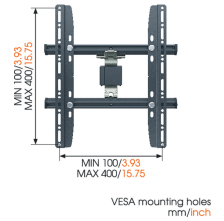

**NEW!**

WALL 1225 BLACK LED/LCD/Plasma wall mount

- Screen size (Min. - Max.): 26 - 42 " / 66 - 107 cm
- Max. weight: 30 kg / 66 lbs
- Tilt: 10 °
- Turn: 120 °
- Min. distance to the wall (mm): 101 mm
- VESA mounting holes: 100x100mm up to 400x400mm
- Guarantee: Life time
- Available colours: Black, Silver

Get a great view of your flat screen TV from any spot in the room WALL 1225 LED/LCD/Plasma wall mount. Extra flexibility for a busy lifestyle. Mount a flat screen TV in your living room, bedroom, kitchen and children's room turn it up to 120 degrees (60 degrees left and 60 degrees right) and tilt your screen 10 degrees forwards and backwards. A great view for everyone, everywhere. This mount is part of the Vogel's TURN products.

WALL 1225 BLACK LED/LCD/Plasma wall mount

mm/inch

Watch a game or enjoy a movie with friends by turning your flat screen TV to the perfect position. Enjoy the morning news or an afternoon food show in the kitchen by adjusting your LED/LCD/Plasma TV to the best view. Mount a flat screen TV anywhere on your bedroom wall or in a crowded children's room. Turn the screen to the right and left and tilt it forward and backward so you always have a great view. Cables are easily guided to prevent damage. This wall mount comes in black and silver and is suitable for screen sizes of 26 to 42 inch (66 to 107 cm). It supports up to 30 kg.

Features

- Experience the best view anywhere in the room
- Generally used for bedroom, living room, children's room and kitchen
- Easy guidance of your cables
- All TV mounting materials included: M4, M6 and M8 bolts
- All wall mounting materials included: screws and fischer® plugs
- Mount your TV with (VESA) mounting holes up to 400 x 400 mm