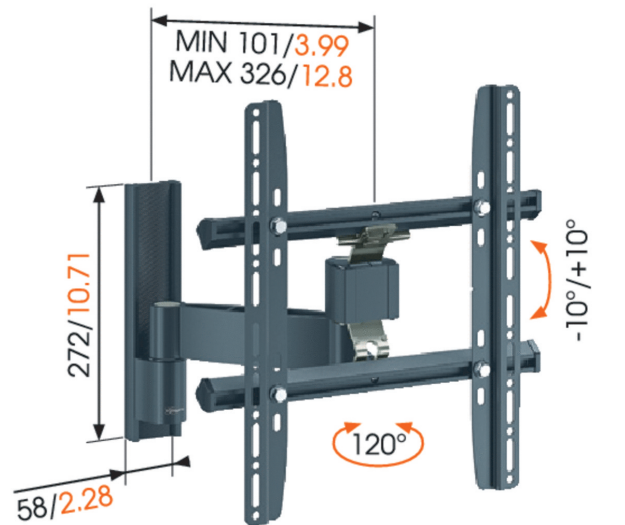

**NEW!**

WALL 1225 BLACK LED/LCD/Plasma wall mount

- Screen size (Min. - Max.): 26 - 42 " / 66 - 107 cm
- Max. weight: 30 kg / 66 lbs
- Tilt: 10 °
- Turn: 120 °
- Min. distance to the wall (mm): 101 mm
- VESA mounting holes: 100x100mm up to 400x400mm
- Guarantee: Life time
- Available colours: Black, Silver

Get a great view of your flat screen TV from any spot in the room WALL 1225 LED/LCD/Plasma wall mount. Extra flexibility for a busy lifestyle. Mount a flat screen TV in your living room, bedroom, kitchen and children's room turn it up to 120 degrees (60 degrees left and 60 degrees right) and tilt your screen 10 degrees forwards and backwards. A great view for everyone, everywhere. This mount is part of the Vogel's TURN products.

WALL 1225 BLACK LED/LCD/Plasma wall mount

mm/inch

Watch a game or enjoy a movie with friends by turning your flat screen TV to the perfect position. Enjoy the morning news or an afternoon food show in the kitchen by adjusting your LED/LCD/Plasma TV to the best view. Mount a flat screen TV anywhere on your bedroom wall or in a crowded children's room. Turn the screen to the right and left and tilt it forward and backward so you always have a great view. Cables are easily guided to prevent damage. This wall mount comes in black and silver and is suitable for screen sizes of 26 to 42 inch (66 to 107 cm). It supports up to 30 kg.

Features

- Experience the best view anywhere in the room
- Generally used for bedroom, living room, children's room and kitchen
- Easy guidance of your cables
- All TV mounting materials included: M4, M6 and M8 bolts
- All wall mounting materials included: screws and fischer® plugs
- Mount your TV with (VESA) mounting holes up to 400 x 400 mm