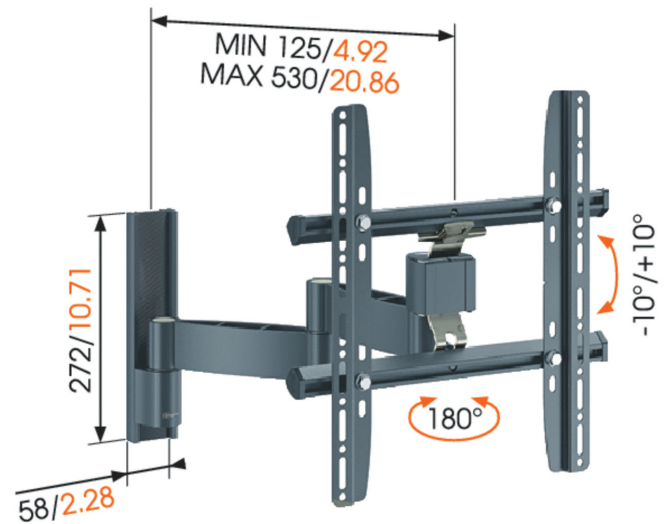

WALL 1245 BLACK LED/LCD/Plasma wall mount

- Screen size (Min. - Max.): 26 - 42 " / 66 - 107 cm
- Max. weight: 30 kg / 66 lbs
- Tilt: 10 °
- Turn: 180 °
- Min. distance to the wall (mm): 125 mm
- VESA mounting holes: 100x100mm up to 400x400mm
- Guarantee: Life time
- Available colours: Black, Silver

Create the ultimate entertainment experience with the WALL 1245 LED/LCD/Plasma wall mount. Gives everyone a perfect view in the bedroom, living room, children's room and kitchen. Ideal for mounting your flat screen TV around a corner or in a cupboard. It extends out from the wall, turns up to 180 degrees (90 degrees left and 90 degrees right) and tilts your screen 10 degrees forwards and backwards. This mount is part of the Vogel's TURN products.

WALL 1245 BLACK LED/LCD/Plasma wall mount

mm/inch

Spend more quality time with your family by watching a new movie together in the living room and giving everyone a perfect view. Put your LED/LCD/Plasma TV around a corner or next to your bed and watch your favourite show with ease. Or tuck your flat screen TV into a cupboard in the kitchen or a children's room and easily access it when you want to watch a show. Turn the screen to the right and left and tilt it forward and backward so you always have a great view. Cables are easily guided to prevent damage. This wall mount extends up to 53 cm (20.9 inch) and provides secure support for up to 30 kg (66 lbs). It comes in black and silver and is suitable for screen sizes of 26 to 42 inch (66 to 107 cm).

Features

- Experience the best view anywhere in the room
- Generally used for bedroom, living room, children's room and kitchen
- For use around a corner or in a cabinet
- Easy guidance of your cables
- All TV mounting materials included: M4, M6 and M8 bolts
- All wall mounting materials included: screws and fischer® plugs
- Mount your TV with (VESA) mounting holes up to 400 x 400 mm