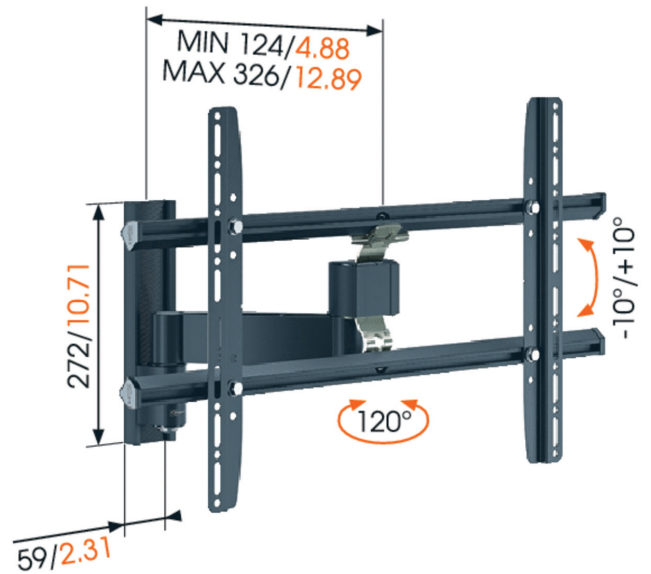

WALL 1325 BLACK LED/LCD/Plasma wall mount

- Screen size (Min. - Max.): 32 - 55 " / 81 - 140 cm
- Max. weight: 45 kg / 99 lbs
- Tilt: 10 °
- Turn: 120 °
- Min. distance to the wall (mm): 101 mm
- VESA mounting holes: 100x100mm up to 700x400mm
- Guarantee: Life time
- Available colours: Black, Silver

Entertain your family with ease with the WALL 1325 LED/LCD/Plasma wall mount for your large flat screen TV. Provides extra secure and extra flexible support for mounting a flat screen TV in your living room, home cinema and bedroom. Turn this wall mount up to 120 degrees (60 degrees left and 60 degrees right) and tilt your screen 10 degrees forwards and backwards. Everyone gets a great view from any spot. This mount is part of the Vogel's TURN products.

WALL 1325 BLACK LED/LCD/Plasma wall mount

mm/inch

Invite friends over for an evening of games in the living room and give everyone a great view. Create the ultimate home cinema experience for family and friends. Or mount your LED/LCD/Plasma TV next to your bed and turn it for a perfect view. Turn the screen to the right and left and tilt it forward and backward so you always have a great view. Cables are easily guided to prevent damage. This wall mount comes in black and silver and is suitable for screen sizes of 32 to 55 inch (81 to 140 cm). It provides stable support for up to 45 kg (99 lbs).

Features

- Experience the best view anywhere in the room
- Generally used for living room, home cinema and bedroom
- Easy guidance of your cables
- All TV mounting materials included: M4, M6 and M8 bolts
- All wall mounting materials included: screws and fischer® plugs
- Mount your TV with (VESA) mounting holes up to 700 x 400 mm