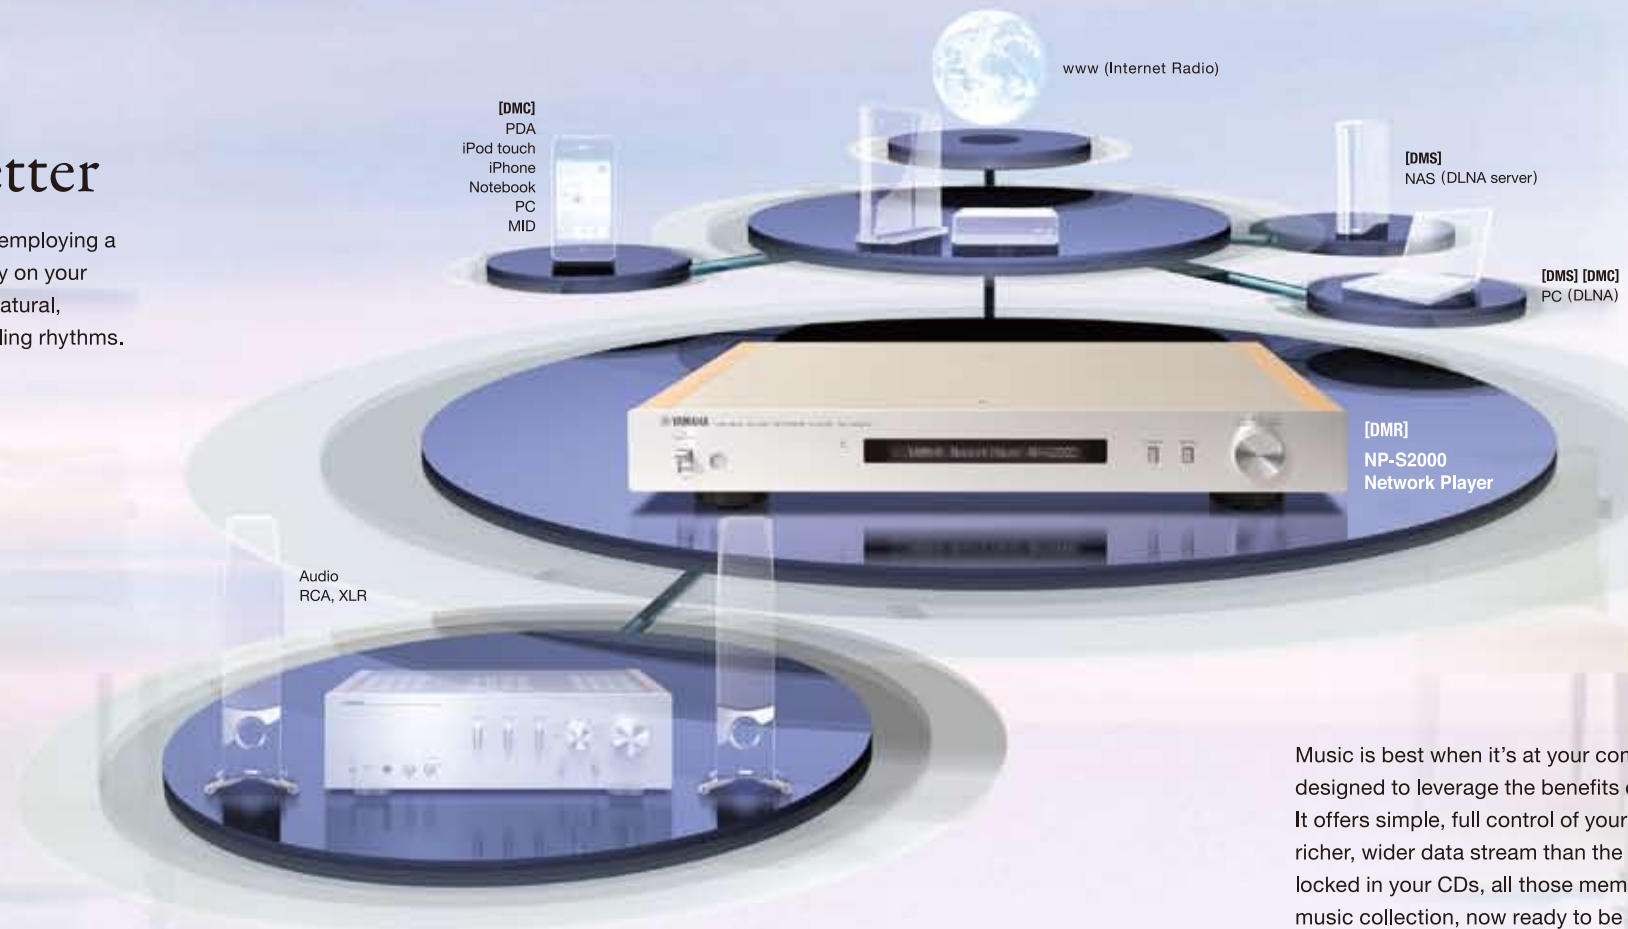

Network Player
NP-S2000

Your sound could be better

The NP-S2000 is a new concept in music players. Rather than employing a hard drive of its own, it brings new life to the music data already on your computer network. And because it's from Yamaha, it delivers natural, beautifully balanced sound, from clear, open harmonies to sizzling rhythms.

Easy to use

Music is best when it's at your command. That's why the NP-S2000 is designed to leverage the benefits of your music collection and your network. It offers simple, full control of your music library wherever you are, with a richer, wider data stream than the standard DAP interface. All those melodies locked in your CDs, all those memorable moments you remember in your music collection, now ready to be discovered over your home network.

Full-balanced signal transmission from the D/A converter

The NP-S2000 employs two high-precision Burr-Brown D/A converters, each working in monaural mode for independent left and right stereo outputs. These are then fed into independent low-pass filters and separate, balanced transmission circuits through all stages. When connected to the balanced input of an amplifier like the Yamaha A-S2000, the freedom from transmission noise guarantees exceptionally pure, natural sound reproduction.

Fully independent D/A power supply

The NP-S2000 features two independent power supplies, one for the analog circuitry and one for the digital components, to prevent noise interference between the two. A toroidal transformer minimizes leakage of magnetic flux for stable power, while independent left- and right-channel windings improve stereo separation, helping to create a broader, clearer soundstage.