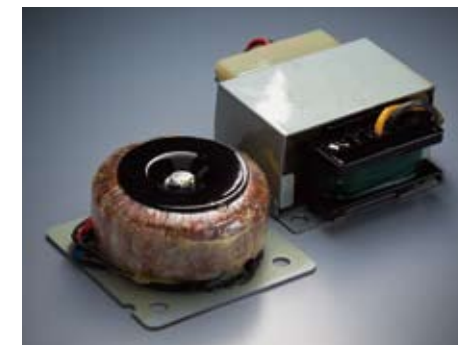

Low jitter = Stable, solid audio quality

Data buffering causes what is known as jitter, time variations in the data stream that can degrade audio quality. By minimizing jitter, the NP-S2000 presents your music as it was meant to be. The soundstage is clear and stable, revealing every breath and nuance of the musicians.

Full-balanced signal transmission from the D/A converter

The NP-S2000 employs two high-precision Burr-Brown D/A converters, each working in monaural mode for independent left and right stereo outputs. These are then fed into independent low-pass filters and separate, balanced transmission circuits through all stages. When connected to the balanced input of an amplifier like the Yamaha A-S2000, the freedom from transmission noise guarantees exceptionally pure, natural sound reproduction.

Fully independent D/A power supply

The NP-S2000 features two independent power supplies, one for the analog circuitry and one for the digital components, to prevent noise interference between the two. A toroidal transformer minimizes leakage of magnetic flux for stable power, while independent left- and right-channel windings improve stereo separation, helping to create a broader, clearer soundstage.