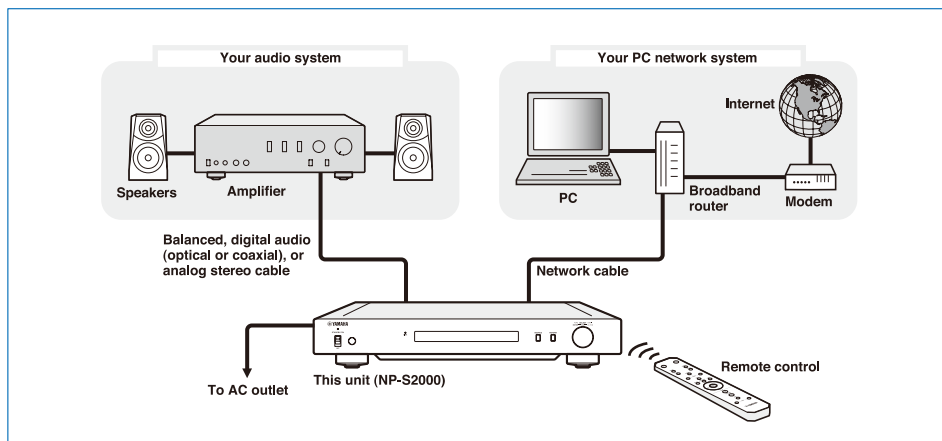

Front-panel information display

In conjunction with the web browser interface, the multi-language FL panel on the front of the NP-S2000 displays track name, artist, and other information.