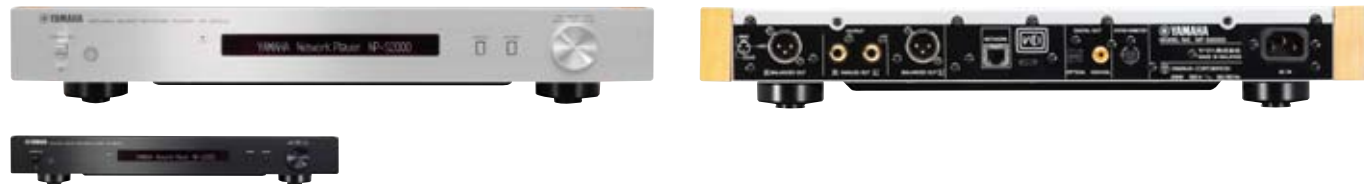

NP-S2000 Main Specifications

File Support	Type	WAV, WMA, FLAC, MP3, AAC
	Audio Sample Rates	96, 88.2, 64, 44.1, 32, 24, 22.05, 16, 12, 11.025, 8 (kHz)
	Word Depths	16, 24bit
Support Services	Internet Radio	vTuner
Connection	Analog Output	RCA 2ch, XLR 2ch
	Digital Audio Out	Yes (optical / coaxial)
User Interface	Web Browser	JavaScript - compatible browser (IE, Safari, etc.)
	Play Back of iTunes Library	With TwonkyMedia server
	FL Display	Full Dot Matrix for English, German, French, Russian, Spanish, Japanese
	Color	Black, Silver
	Size (W×H×D)	435 × 69 × 440 mm
	Weight	12 kg
Certification	Accessories	Remote Control, Battery
	Windows7	Yes
	DLNA	Yes (Ver. 1.5)

Developer's voice

For the music lover, the true joy of audio lies in its ability to take us into a world of wonderful compositions, great musicians, and memorable performances. The NP-S2000 has been developed to provide sound quality to recreate that world in all its richness and dimension. We are confident that it offers a level of musical reproduction that justifies its name: Network Pure Audio. Freed from need for a drive mechanism, it delivers an enormous amount of sonic information, conveying every detail of the music down to each breath of the musicians. Together with its stylish interface and operation, it brings you music as you've never experienced it before. Created for audiophiles by audiophiles: the Yamaha NP-S2000.

Susumu Kumazawa

Downloading Applications

● NP search

– For searching the network player easily in the home network from the PC

● NP controller

– For selecting playback source or operate NP-S2000 from the iPhone / iPod touch

● TwonkyMedia server

– For accessing iTunes music library

A-S2000

Natural Sound Stereo Amplifier

The perfect match:

To bring out the very best from your NP-S2000, pair it with the Yamaha A-S2000 Natural Sound Stereo Amplifier. This high-performance unit features full-stage balanced signal transmission and full-floating/balanced circuit design for analog amplification at its finest.

<http://www.yamaha.com>