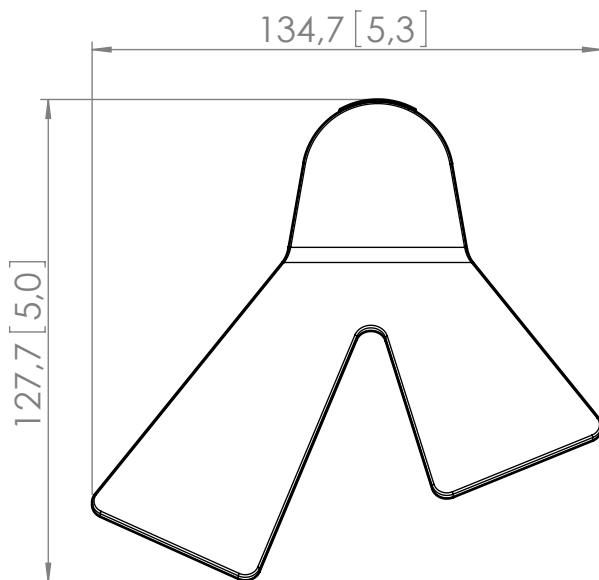

Product data sheet

Dimensions in mm [inch]

TABLESTAND

01	10-11-2010	4.6 was 5.4, 4.4 was 5.1, 10 was 10.7, 4.4 was 5.1
----	------------	--

Note:
This document and specifications herein are confidential and the exclusive property of Vogel's Products b.v. Neither this design nor any information contained in this drawing may be reproduced or disclosed to others without written consent of Vogel's Products b.v. The design and information will not be reproduced, copied or used, either in part or in its entirety, as the basis for the manufacture or sale of items without written permission.