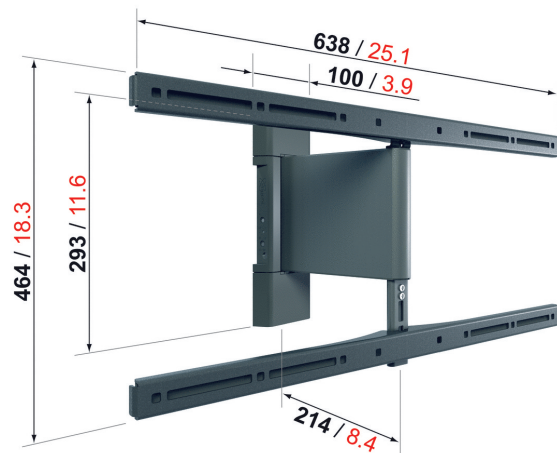

Ultra-thin LED/LCD Wall mount REMOTE THIN RC355

- Screen size (Min. - Max.): 32 – 55 " / 81 – 140 cm
- Max. weight: 25 kg / 55 lbs
- Turn: 40 °
- Min. distance to the wall (mm): 35 mm
- VESA mounting holes: 200x200mm up to 600x400mm
- Guarantee: Lifelong
- Available colours: Silver/Aluminium

This support even remembers your favourite viewing positions! With just 3.5 centimetres of space between the wall and the TV, this LED TV mount is virtually invisible to the eye. Max. Screen thickness 45mm / 1,8"

Ultra-thin LED/LCD Wall mount THIN RC355

THIN RC 355 LED TV mount: the ultimate viewing convenience

Vogel's THIN RC 355 REMOTE CONTROLLED LED TV mount offers the ultimate viewing convenience. Just press a button to turn the screen 20 degrees to the right or left. It moves your flat screen TV smoothly and silently into position. This support even remembers your favourite viewing positions for you! Max. Screen thickness 45mm / 1,8"

Features

- Remote controlled wall mount.
- Virtually invisible! The THIN RC355 is the first remote controlled wall mount that is really flat (only 35 mm from the wall)
- Move your screen forward and turn it any way you want from the comfort of your chair (up to 20° on both sides) for an optimal viewing experience.
- Smooth and silent operation.